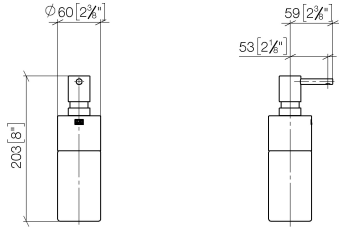

Dispenser free-standing model - Dark Chrome

ELIO

84 435 970

- bottle made of crystal glass, matt
- width 60mm
- height 200 mm
- 250 ml bottle
- 59mm projection

Fits ELIO, ENO, MEM, META SQUARE, SYNC, TARA and TARA ULTRA

Fits: ELIO, MEM, TARA, ENO, SYNC, TARA ULTRA, META SQUARE

	Dark Chrome	84 435 970-19
	Chrome	84 435 970-00
	Brushed Platinum	84 435 970-06
	Platinum	84 435 970-08
	Brushed Durabronze (23kt Gold)	84 435 970-28
	Matte Black	84 435 970-33
	Brushed Champagne (22kt Gold)	84 435 970-46
	Champagne (22kt Gold)	84 435 970-47
	Brushed Chrome	84 435 970-93
	Brushed Dark Platinum	84 435 970-99

84 435 970

mm [inches]

84 435 970

Parts for other
finishes can be found
here: [Chrome](#)